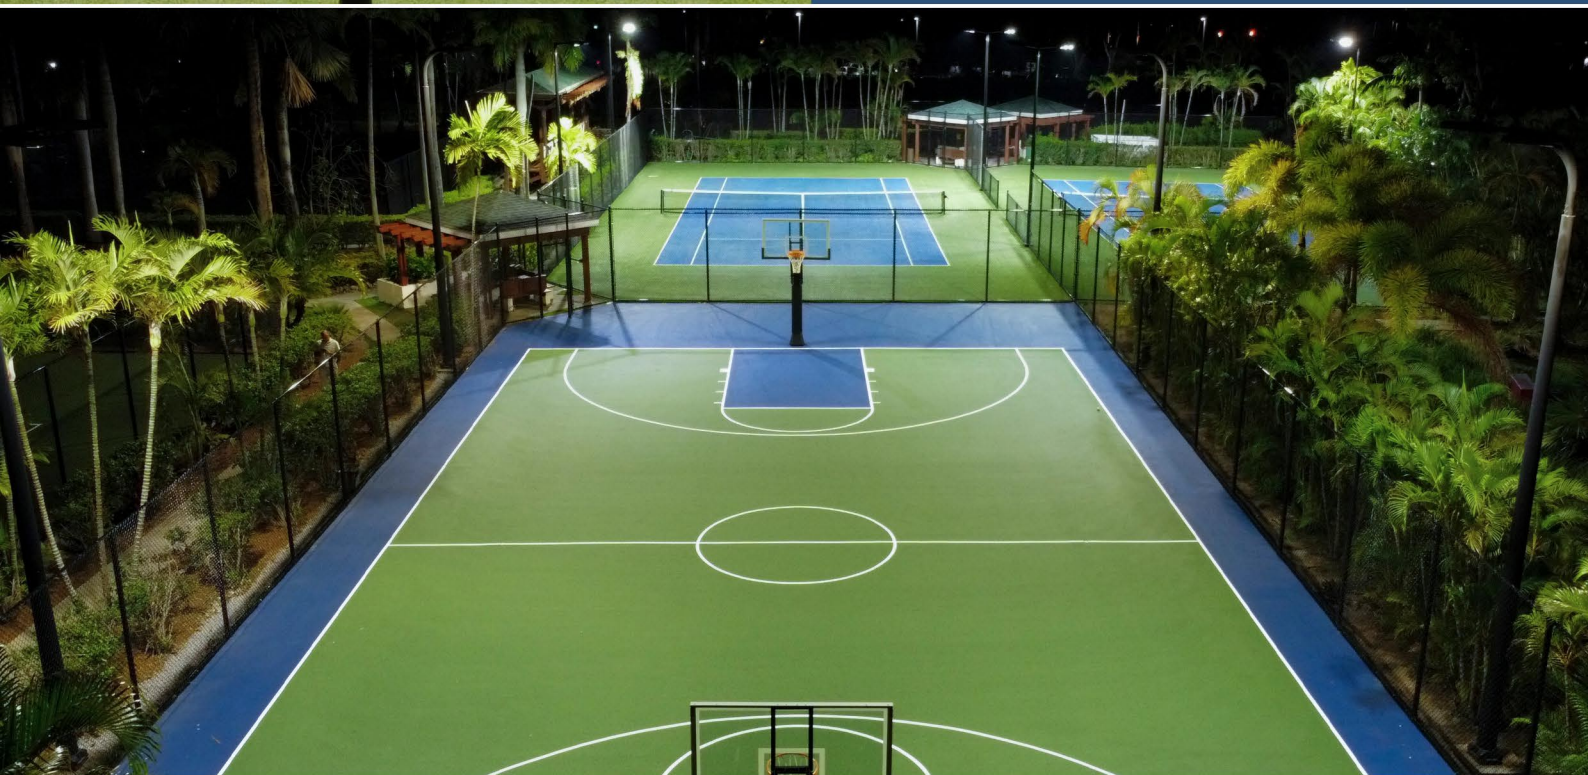

Carefully designed lighting plans to illuminate your court for optimum play at night.

8 x 600 watt LED's for high output lighting that requires fewer poles and fixtures per court.

Single, Double or Quad and 180 degree lighting fixtures available.

All aluminum construction, powder coated for a professional finish.

Our systems exceed South Florida Hurricane Codes.