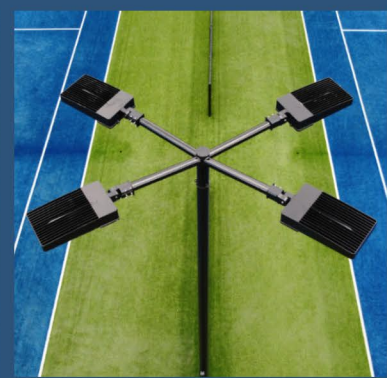

Sports Court Lighting Plan.

Values in Lux. Scale 1 : 262

Quad