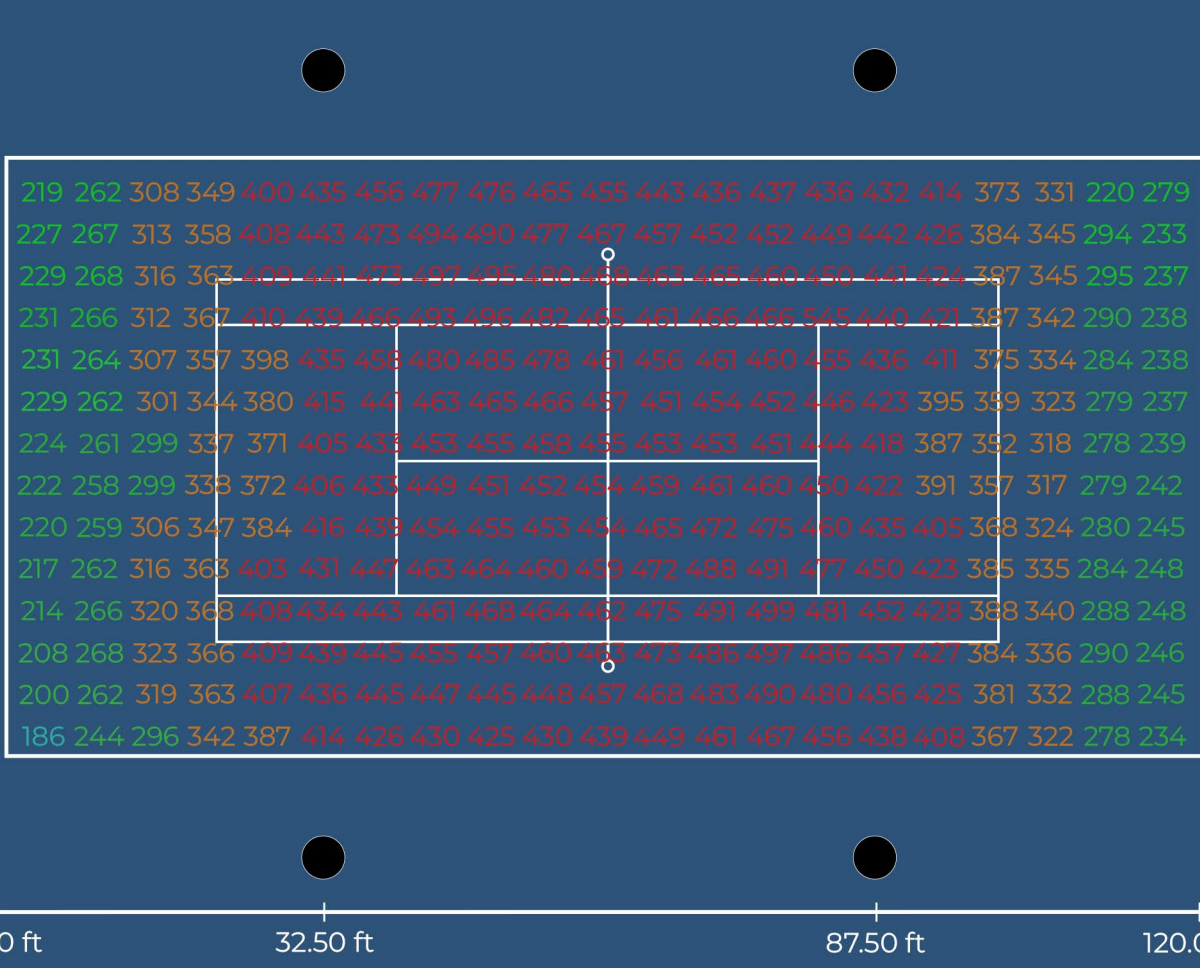

Working Temperature: -40°F ~ 122°F

Lifespan: 54000 hours (@Tc = 176°F)

Total Harmonic Distortion: 15%

AC180-AC528V available

Sports Court Lighting Plan.

Values in Lux. Scale 1 : 262

Single

Double

180°

Quad