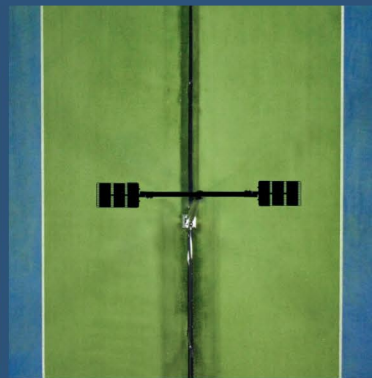

Single, Double or Quad and 180 degree lighting fixtures available.

All aluminum construction, powder coated for a professional finish.

Our systems exceed South Florida Hurricane Codes.

Lighting Features

Watt	CCT	Lumen	Input Frequency	Voltage	Warranty
600W	2700-7000k	90000lm	50/60HZ	100-277V	5 Years

180°

Quad