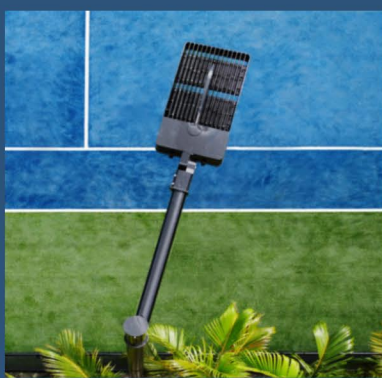

Sports Court Lighting Plan.

Values in Lux. Scale 1 : 262

Single