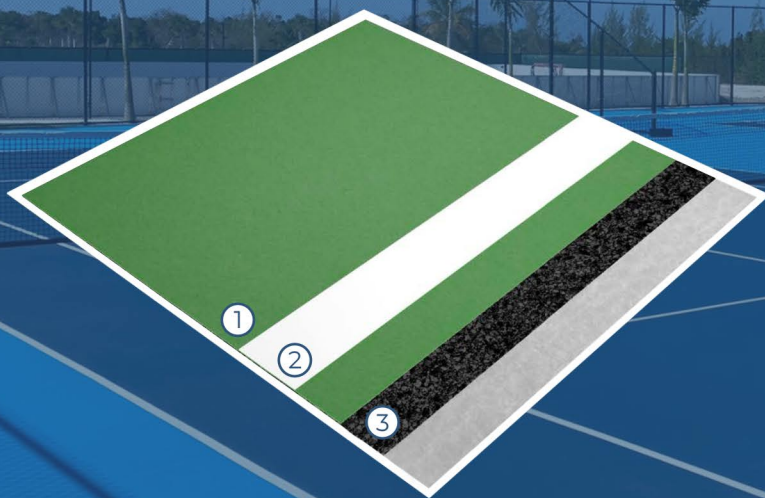

# HARD COURT

Surfacing solutions for your courts.

Creating courts with the official surface for the US Open.

High-performance, multi-layered acrylic system.

Perfect solution over new asphalt.

Specially designed, flexible acrylic paint.

Choose from a large range of colors for your finished court.

**Laykold**<sup>®</sup>

1. Advantage Laykold color.
2. Laykold line primer & textured white line paint.
3. Laykold acrylic resurfacer.